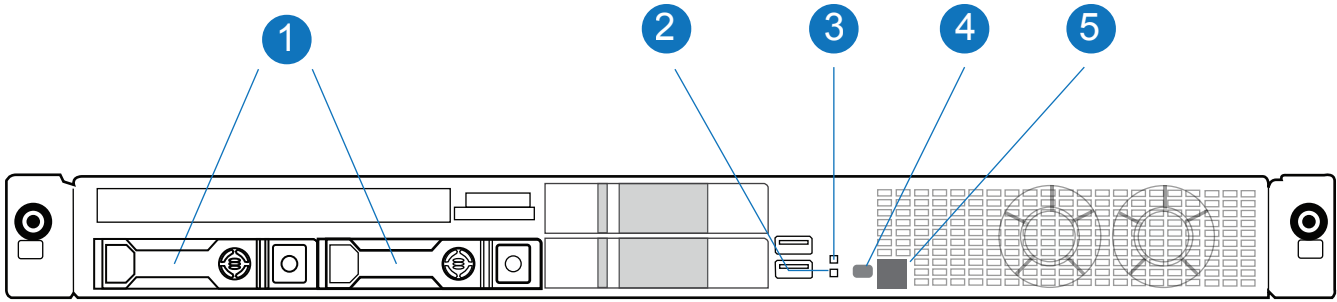

Celestix 6600 Security Appliance Overview

ITEM	Description
1	Hot-plug Hard Drives
2	Network Status LED
3	Health LED
4	UID Button/LED
5	Power On/Off/Standby button
6	Network Ports
7	Primary Network Port/ILO
8	Secondary Network Port
9	Hot-plug power supply